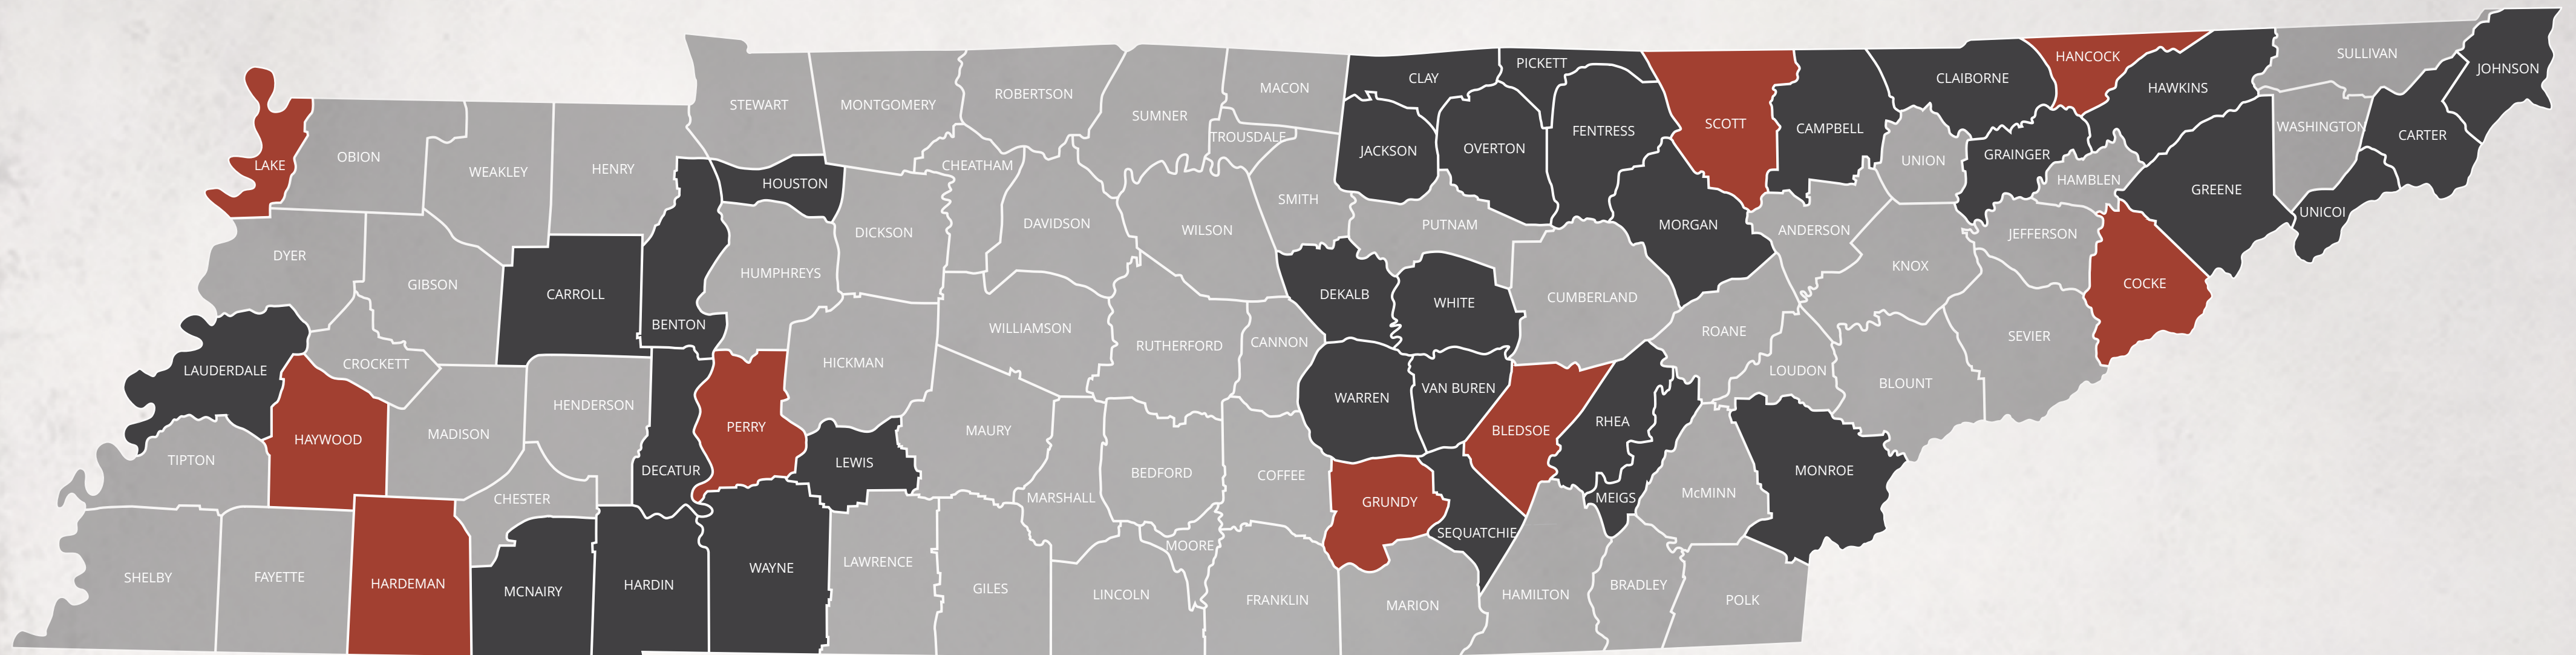

DISTRESSED & AT-RISK COUNTIES

DISTRESSED COUNTIES

- Bledsoe
- Cocke
- Grundy
- Hancock
- Hardeman
- Haywood
- Lake
- Perry
- Scott

AT-RISK COUNTIES

- Benton
- Campbell
- Carter
- Claiborne
- Clay
- Decatur
- DeKalb
- Fentress
- Grainger
- Greene
- Hardin
- Hawkins
- Houston
- Johnson
- Lauderdale
- Lewis
- McNairy
- Meigs
- Monroe
- Morgan
- Overton
- Pickett
- Rhea
- Sequatchie
- Unicoi
- Van Buren
- Warren
- Wayne
- White