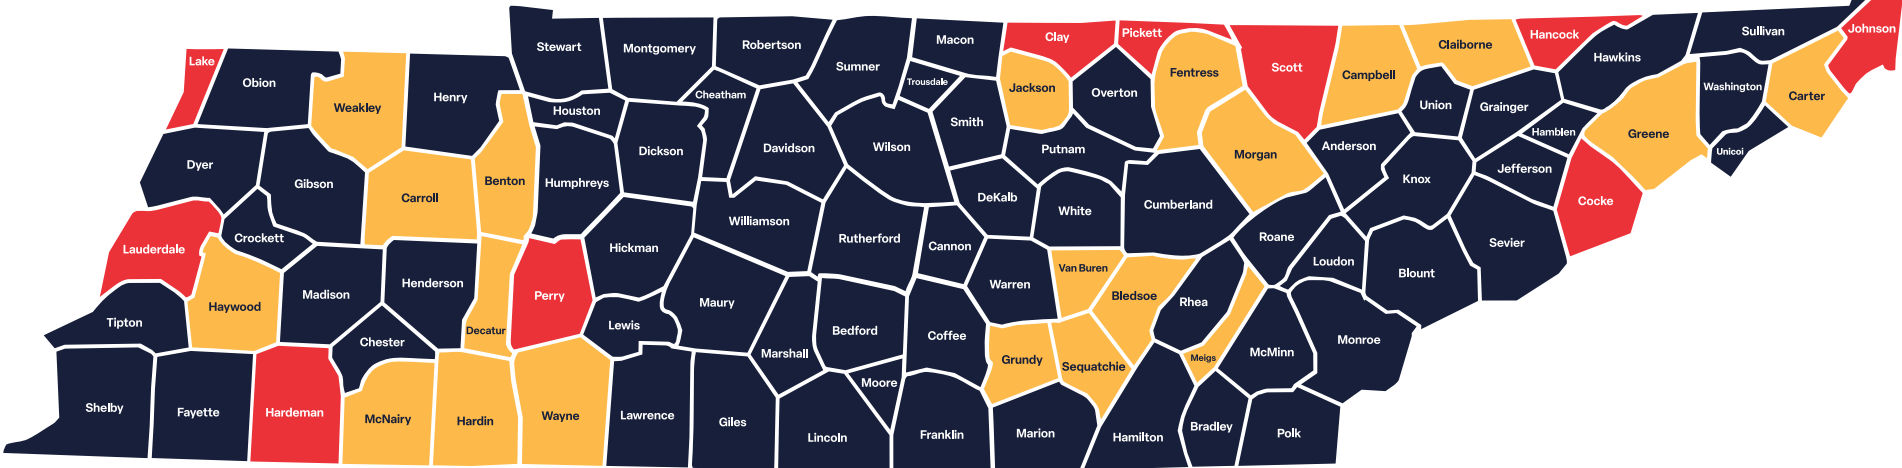

# DISTRESSED & AT-RISK COUNTIES

**DISTRESSED COUNTIES**

- Clay
- Cocke
- Hancock
- Hardeman
- Johnson
- Lake
- Lauderdale
- Perry
- Pickett
- Scott

**AT-RISK COUNTIES**

- Benton
- Bledsoe
- Campbell
- Carroll
- Carter
- Claiborne
- Decatur
- Fentress
- Greene
- Grundy
- Hardin
- Haywood
- Jackson
- McNairy
- Meigs
- Morgan
- Sequatchie
- Van Buren
- Wayne
- Weakley